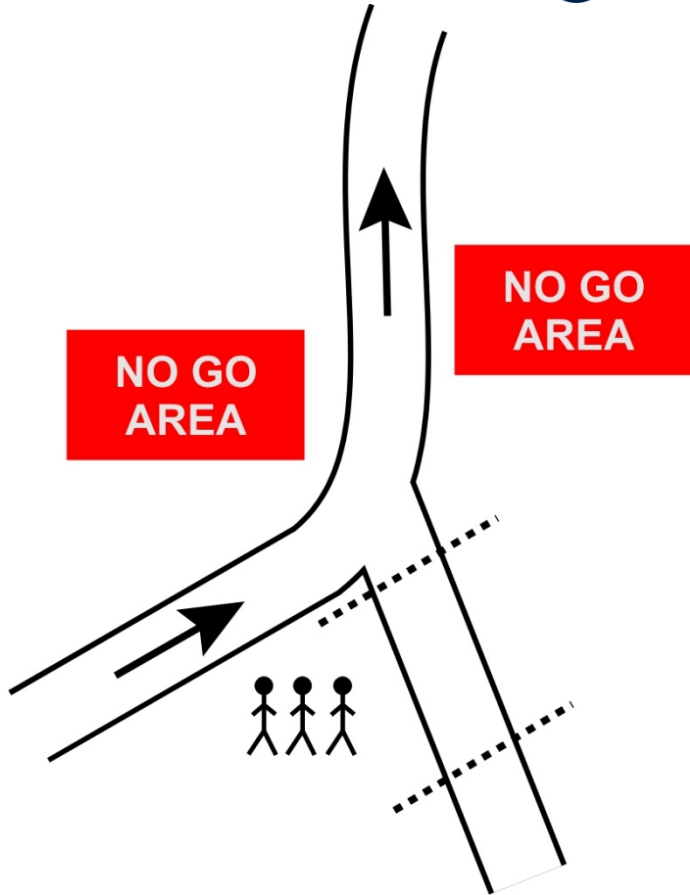

SPECTATOR GUIDE
Spectator Point 1

Arrival Times First Car:
11:10 and at 15:00

Start:	From Rally HQ Turn right onto Stuart St
0.55km	Turn left onto Bulahdelah Way At the roundabout, take the 2nd exit onto the Pacific Hwy/A1 ramp
0.55km	Merge onto Pacific Hwy/A1
1.30km	Turn left onto Wootton Way
2.60km	Turn left onto Koolonock Rd
1.10km	Travel up Koolonock Rd to Parking Area
	Park as directed on <u>one side of the road</u> . Walk up to the spectator point.

SPECTATOR GUIDE

Spectator Point 2

Start:	From Rally HQ Turn right onto Stuart St
0.55km	Turn left onto Bulahdelah Way At the roundabout, take the 2nd exit onto the Pacific Hwy/A1 ramp
0.55km	Merge onto Pacific Hwy/A1
26.1km	Turn left onto Curreeki Creek Rd
7.60km	Slight left onto Bellbird Rd
0.45km	Turn left onto Snowy Falls Trail
1.10km	Continue straight onto Snowy Falls Trail
0.35km	Turn left into Wang Wauk Forest Way
1.50km	You have reached the Spectator Parking Area
	Park as directed on one side of the road . Walk up to the spectator point.